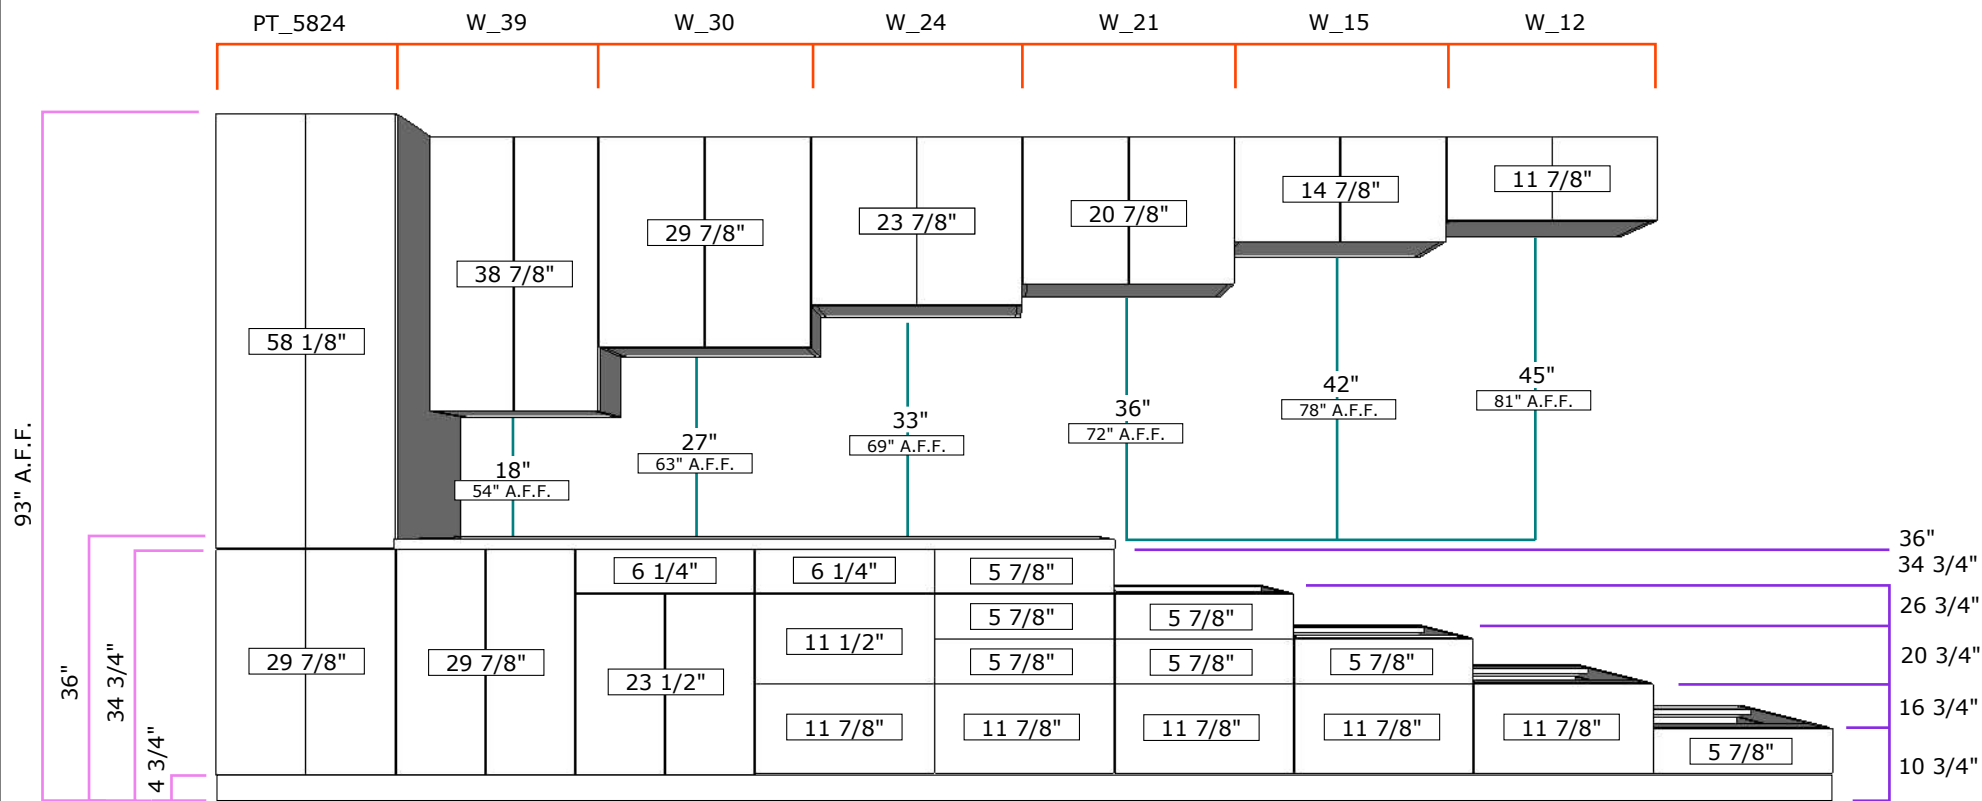

# ÜGO 93"

## INSTALL HEIGHTS

= DOOR HEIGHTS

A.F.F. = ABOVE FINISHED FLOOR

# ÜGO 84"